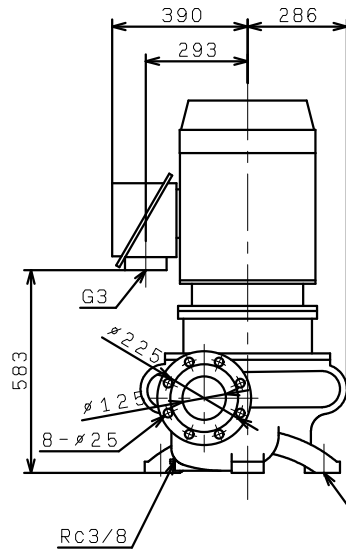

FVDO1255-4C30
 FVDO1256-4C30
 FVDO1255-4C30T4
 FVDO1256-4C30T4

4- ϕ 23
 4-推奨基礎ボルト M20X250*